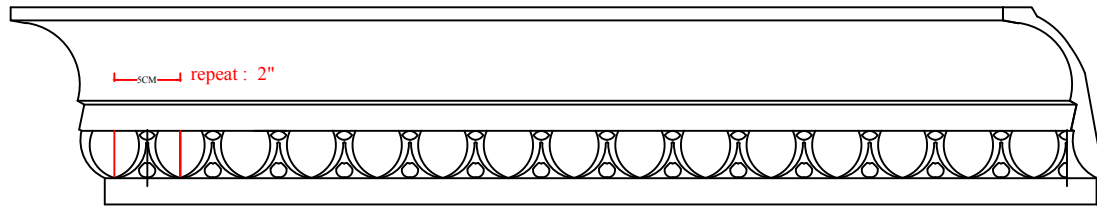

Length (L): 94 1/2"

ITEM NUMBER: MLD06X03X07EG
4"H x 3/8"P x 94 1/2"L Fluted Panel Moulding
(scale: 1 : 1)

P: 866.607.0453 / F: 866.591.3143
2300W. Main St. / Clarksville , TX 75426
sales@ekenamillwork.com /www.ekenamillwork.com