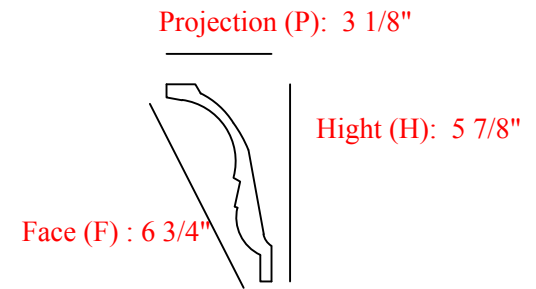

Length (L): 94 1/2"

ITEM NUMBER: MLD06X03X07EG
4"H x 3/8"P x 94 1/2"L Fluted Panel Moulding
(scale: 1 : 1)

P: 866.607.0453 / F: 866.591.3143
2300W. Main St. / Clarksville , TX 75426
sales@ekenamillwork.com /www.ekenamillwork.com